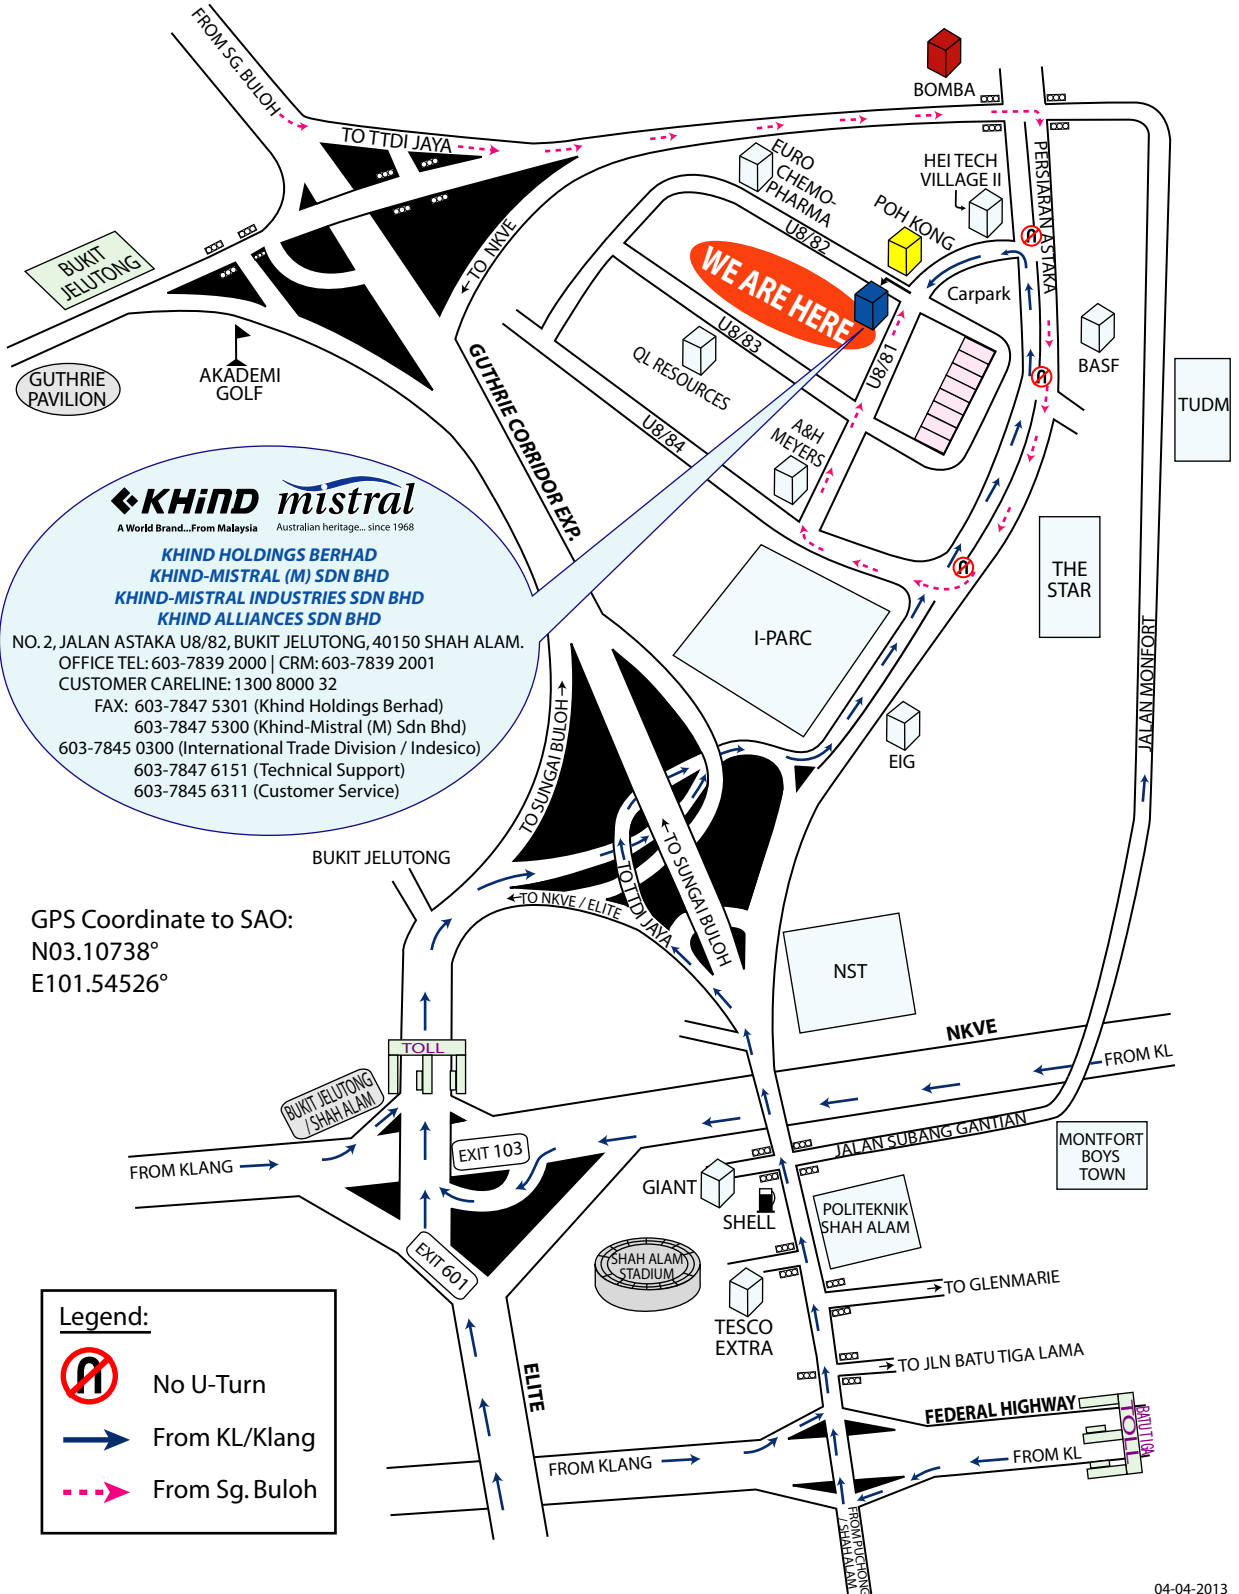

LOCATION MAP

Khind mistral

KHIND HOLDINGS BERHAD
KHIND-MISTRAL (M) SDN BHD
KHIND-MISTRAL INDUSTRIES SDN BHD
KHIND ALLIANCES SDN BHD

NO. 2, JALAN ASTAKA U8/82, BUKIT JELUTONG, 40150 SHAH ALAM.

OFFICE TEL: 603-7839 2000 | CRM: 603-7839 2001

CUSTOMER CARELINE: 1300 8000 32

FAX: 603-7847 5301 (Khind Holdings Berhad)

603-7847 5300 (Khind-Mistral (M) Sdn Bhd)

603-7845 0300 (International Trade Division / Indesico)

603-7847 6151 (Technical Support)

603-7845 6311 (Customer Service)

GPS Coordinate to SAO:

N03.10738°

E101.54526°

Legend:

No U-Turn

From KL/Klang

From Sg. Buloh